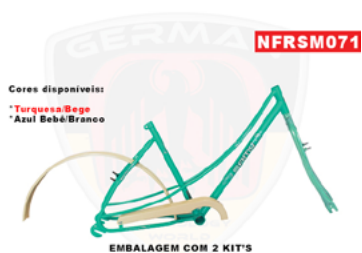

NFRSM071 - KIT 26
QUADRO/CC/PARALAMA
MILLA VB AZUL/
ACESSÓRIOS BEGE
VENDER COM 2 KITS

NFRSM080 - KIT 26 TERRA
FORTE QUADRO/GARFO/
BAGAGEIRO/CC/PARALA-
MA AZUL HUNTER - SAMY
VENDER COM 2 KITS

NFRSM081 - KIT 26 TERRA
FORTE QUADRO/GARFO/
BAGAGEIRO/CC/
PARALAMA PRETO - SAMY
VENDER COM 2 KITS

NFRSM082 - KIT 26 TERRA
FORTE QUADRO/GARFO/
BAGAGEIRO/CC/
PARALAMA VERDE - SAMY
VENDER COM 2 KITS

Produto
Indisponível

NFRSM083 - KIT 26 TERRA
FORTE QUADRO/GARFO/
BAGAGEIRO/CC/PARALA-
MA VERMELHO - SAMY
VENDER COM 2 KITS

NFRSM090 - KIT 16 FEM
STAR GIRL QUADRO/
GARFO PINK - SAMY
VENDER COM 2 KITS

NFRSM091 - KIT 16 FEM
STAR GIRL QUADRO/
GARFO VIOLETA - SAMY
VENDER COM 2 KITS

NFRSM100 - KIT 16 MASC
STAR BOY QUADRO/
GARFO AZUL - SAMY
VENDER COM 2 KITS

NFRSM101 - KIT 16 MASC
STAR BOY QUADRO/
GARFO VERDE KW - SAMY
VENDER COM 2 KITS

NFRSM102 - KIT 16 MASC
STAR BOY QUADRO/
GARFO VERMELHO - SAMY
VENDER COM 2 KITS

**NFRSM105 - QUADRO/
GARFO 20 FEMININO**
STAR GIRL - ROSA - SAMY
VENDER COM 2 KITS

**NFRSM106 - QUADRO/
GARFO 20 FEMININO STAR**
GIRL - VERMELHO - SAMY
VENDER COM 2 KITS

**NFRSM107 - QUADRO/
GARFO 20 FEMININO STAR**
GIRL - VIOLETA - SAMY
VENDER COM 2 KITS

NFRSM110 - KIT 20
QUADRO/GARFO
FREESTYLE ROQUET VB
PINTADO LARANJA - SAMY
VENDER COM 2 KITS

NFRSM111 - KIT 20
QUADRO/GARFO
FREESTYLE ROQUET VB
PINTADO PRETO - SAMY
VENDER COM 2 KITS

NFRSM112 - KIT 20
QUADRO/GARFO FREE-
STYLE ROQUET VB PINTA-
DO VERDE KW - SAMY
VENDER COM 2 KITS