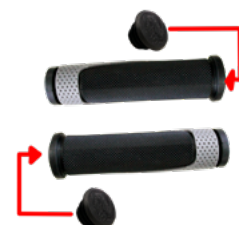

# MANOPLA

**IGTGR155** - MANOPLA 130MM SOFT - BRANCA COM ANEL - AZUL

**IGTGR160** - MANOPLA 130MM SOFT - BRANCA COM ANEL - VERMELHO

**IGTGR165** - MANOPLA 130MM SOFT - BRANCA COM ANEL - DOURADO

**IGTGR300** - MANOPLA SOFT MTB - PRETA/CINZA 130MM COM PLUG